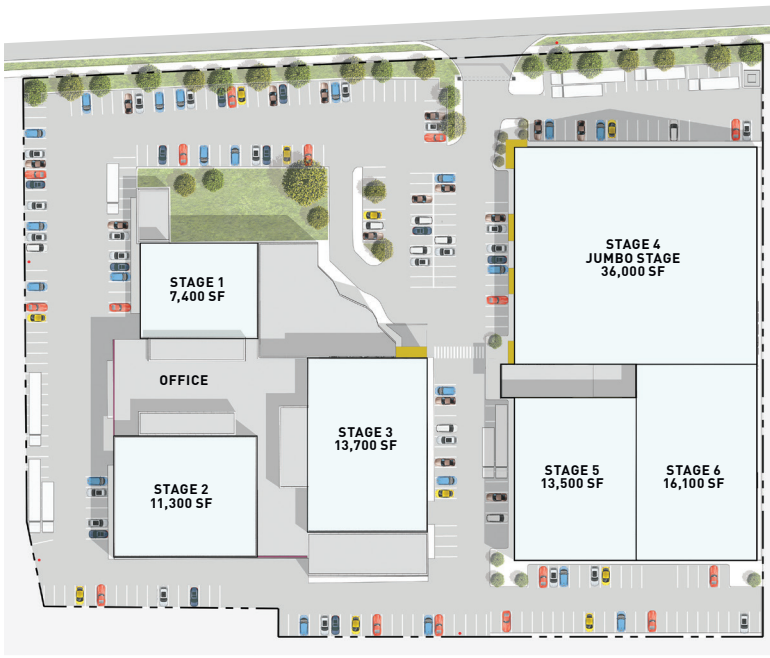

FLOOR PLAN

SPECIFICATIONS

Stage 1:	7,400 sq. ft.
Stage 2:	11,300 sq. ft.
Stage 3:	13,700 sq. ft.
Stage 4:	36,000 sq. ft.
Stage 5:	13,500 sq. ft.
Stage 6:	16,100 sq. ft.
Total Stage Space:	98,000 sq. ft.
Office Suite 201:	5,000 sq. ft.
Office Suite 202:	5,000 sq. ft.
Office Suite 203:	10,000 sq. ft.
Stage 1 Support:	1,410 sq. ft.
Stage 2 Support:	1,910 sq. ft.
Total Support Space:	23,230 sq. ft.
Total Facility Space:	148,000 sq. ft.